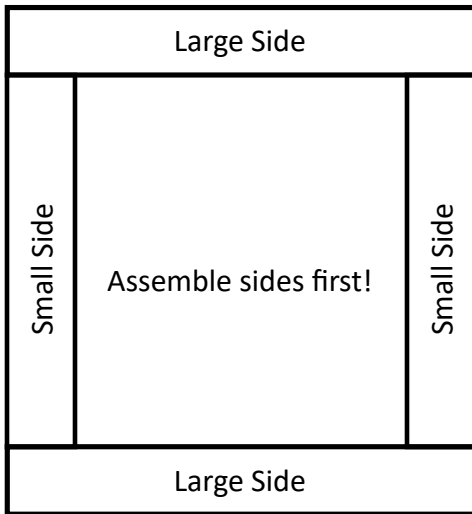

TINY PLANTER

CUT LIST

21.125"					24.375"				
5.25" Large Side	5.25" Large Side	4" Small Side	4" Small Side	Bottom 5.25"	Bottom 5.25"	1.625" Wide Leg 6"	1.625" Wide Leg 6"	1.625" Wide Leg 6"	1.625" Wide Leg 6"
4"	4"	4"	4"	2.25"	2.25"	6.75" Trim 4"	4" Trim 6.75"	6.75" Trim 4"	4" Trim 6.75"
						1" Small Leg 6"	1" Small Leg 6"	1" Small Leg 6"	1" Small Leg 6"

Materials

Cedar Fence Picket (1)
 18GA 1" Brad Nails
 Glue

Notes

- Assemble sides first (see diagram to the left)
- Small Legs attach to Large Sides

Pieces

Large Sides (2) - 5.25" x 4"
 Small Sides (2) - 4" x 4"
 Bottoms (2) - 5.25" x 2.25"
 Small Legs (4) - 6" x 1"
 Wide Legs (4) - 6" x 1.625"
 Trim (4) - 6.75" x 1.375"